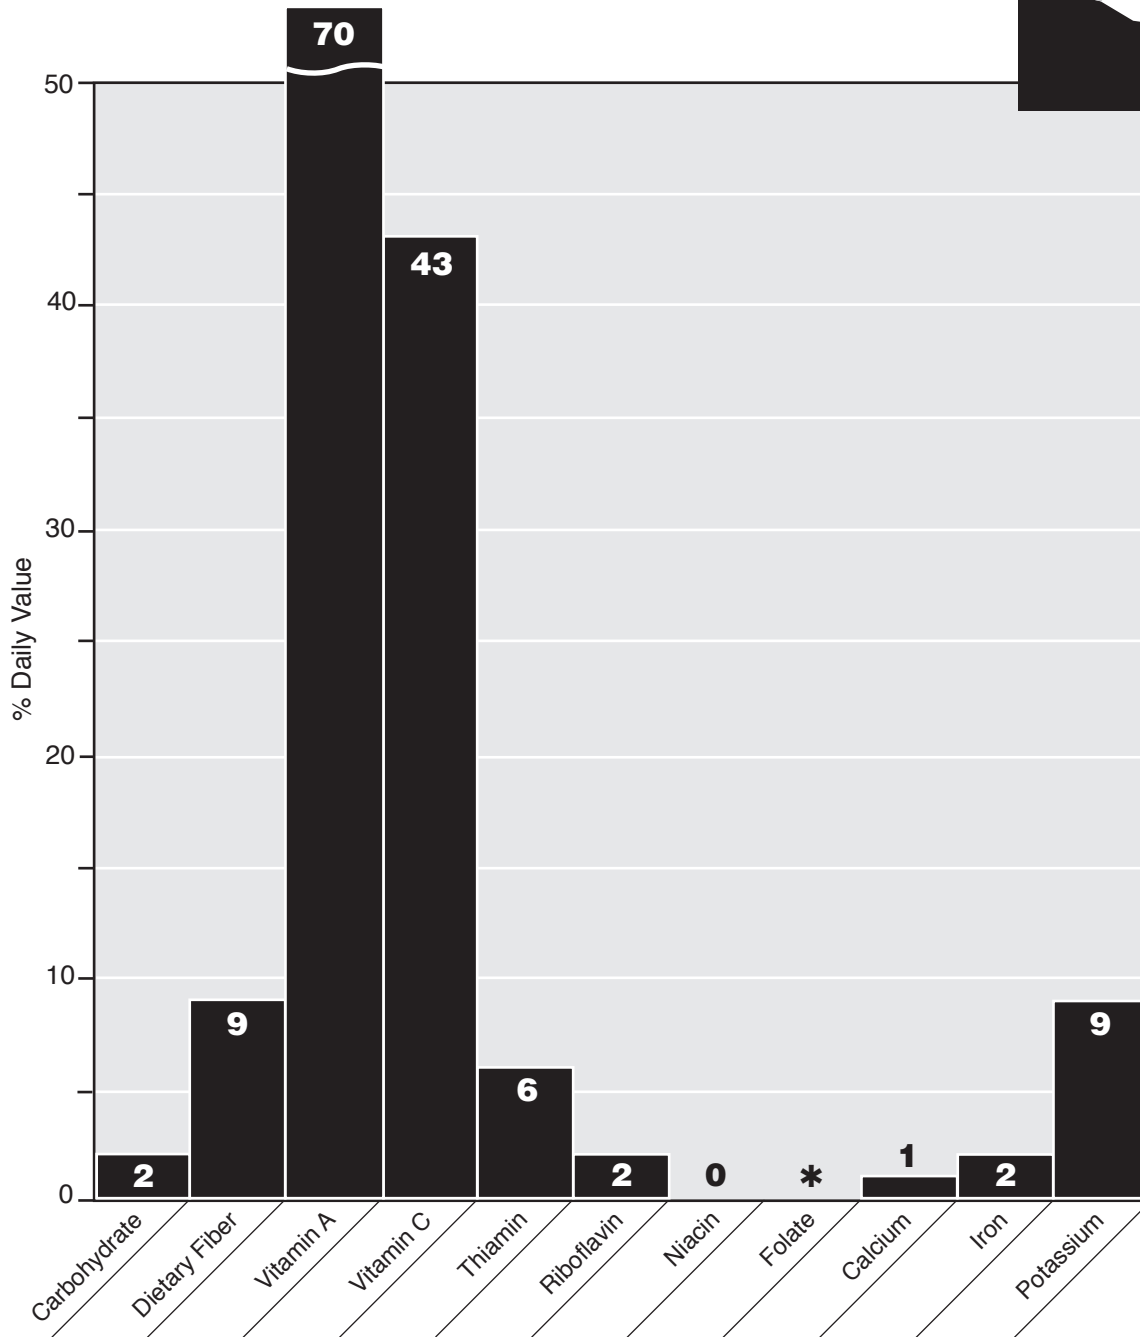

Tree Tomato

Solanaceae *Cyphomandra betacea*

Pictured: yellow tree tomato

Serving Size

- 1 Medium Tree Tomato
- 85 Grams
- 38 Calories
 - 22% from fat
 - 13% from protein
 - 65% from carbohydrate
- 1 Gram Protein
- 6 Grams Carbohydrate
 - 2 grams dietary fiber
- 1 Gram Fat
- 74 Grams Water
- 4 Milligrams Sodium

* Data unavailable